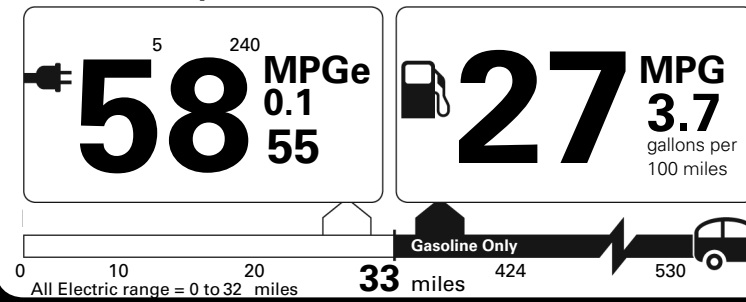

**PRICING**

IMPORTER'S SUGGESTED LIST PRICE P.O.E.: \$ 74,100.00

**Plus Features**

Bright Chrome Bars in Front Grille  
 Bright Integrated Roof Rails  
 Bright Chrome Window Surround  
 20" Black Diamond Cut Alloy Wheel  
 Recharge Illuminated Tread Plates  
 Leather Upholstery Seating Surfaces  
 Wood Inlays  
 360 Surround View Camera  
 Interior High Level Illumination  
 Heated Steering Wheel  
 Heated Rear Seats  
 Headlight High Pressure Cleaning  
 Hidden Tailpipes

**Fuel Economy and Environment**

Plug-In Hybrid Vehicle  
 Electricity-Gasoline

**Fuel Economy** Standard SUV 4WD range from 14 to 102 MPGe. The best vehicle rates 132 MPGe.

You save  
**\$ 500**  
 in fuel costs  
 over 5 years  
 compared to the  
 average new vehicle.