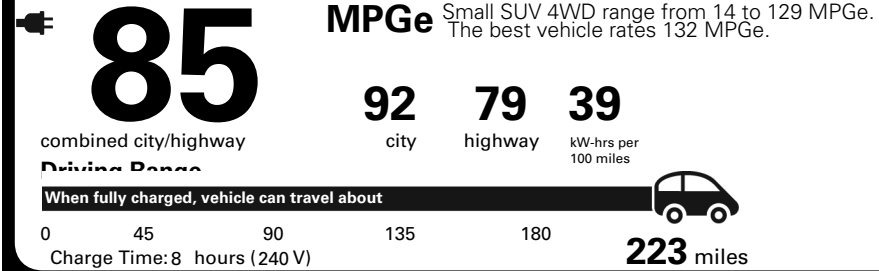

Metallic Paint 695.00

Pixel LED Headlights 350.00

Destination Charge 1,095.00

Total Suggested Retail Price: \$ 61,640.00

The price shown does not include License and Title Fees, State and Local Taxes and Dealer Installed Options and Accessories. The factory reserves the right to modify price, designs and equipment without previous notice.

Fuel Economy and Environment

Electric Vehicle

Fuel Economy

You save **\$ 3,750** in fuel costs over 5 years compared to the average new vehicle.

Annual Fuel Cost **\$ 850**

Fuel Economy & Greenhouse Gas Rating (tailpipe only) **10** Smog Rating (tailpipe only) **10**